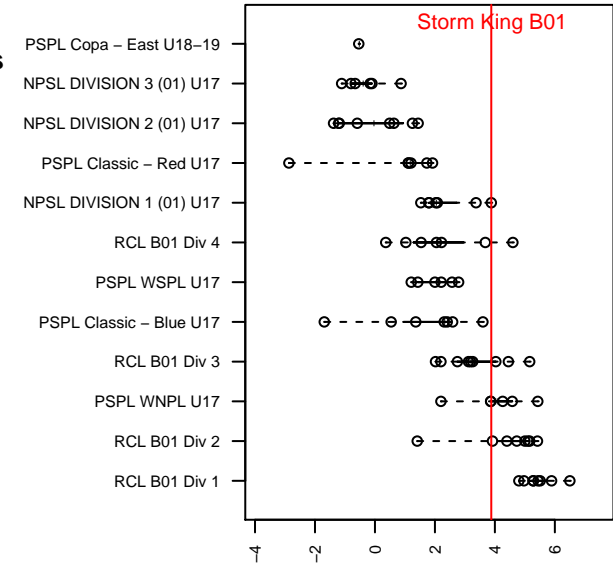

# Storm King B01

Storm King SC  
 Port Angeles, WA  
 B01 total strength=1677  
 attack=23.04 defense=18.94  
 fall league = NPSL DIVISION 1 (01) U17  
 notes= Vipers

alt names used:  
 Storm King B01  
 Storm King B01  
 Storm King So – BU17

Venues played:  
 2017 Tyee Cup U17-19  
 2017 Labor Day Cup BU17 Silver  
 2017 NPSL DIVISION 1 (01) U17  
 2017 Founders Cup B01 Div A

**Storm King B01**  
 Dots are actual minus expected GF (blue circles) and GA (red triangles).  
 Blue line is smoothed change in attack strength. Red is smoothed change in defense strength.

**attack and defense variance (black dot)  
relative to other teams  
and top 10 in region**

**attack and defense rating  
relative to others at age  
and all opponents in last 13 months**

**Performance relative to 13 month average**